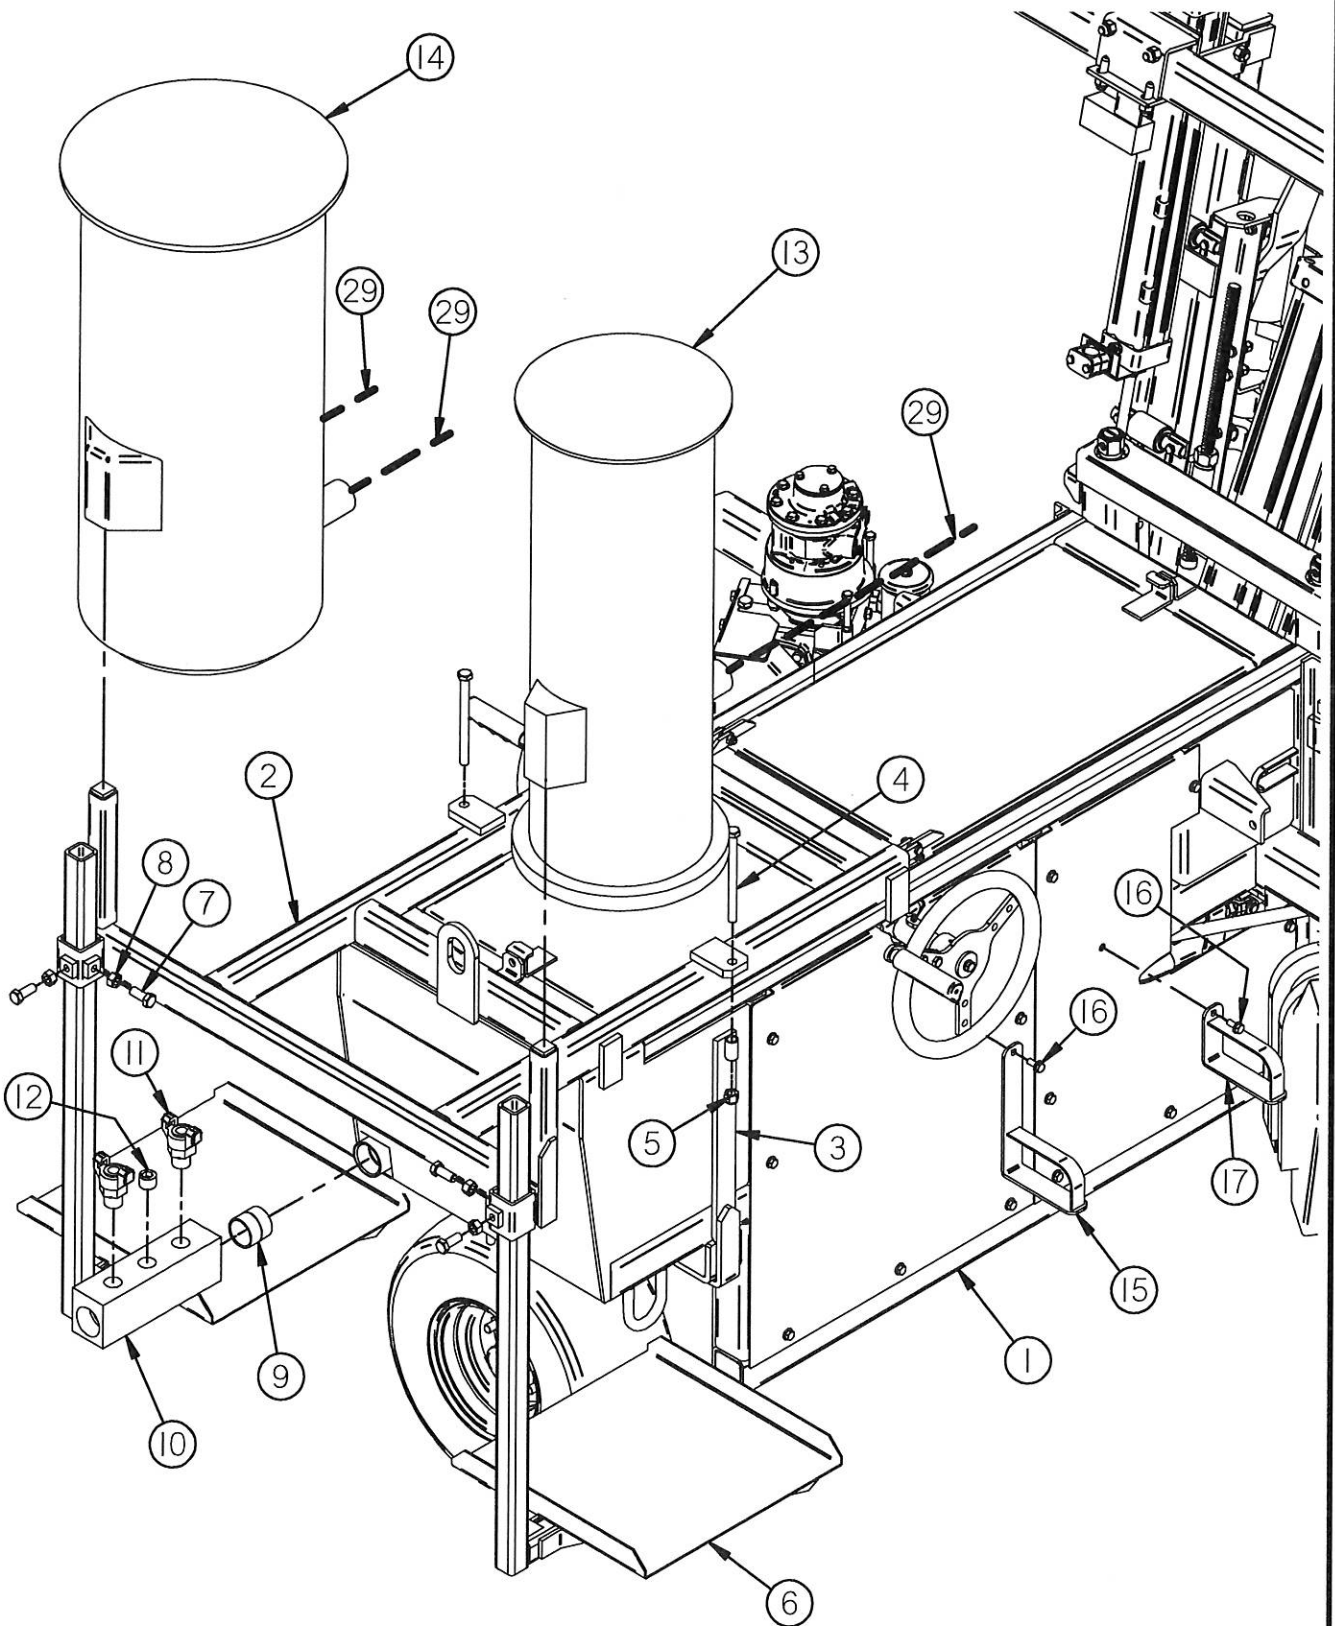

210-3 SRA VACUUM SYSTEM ASSEMBLY - PAGE 01

210-3 SRA VACUUM SYSTEM ASSEMBLY - PAGE 02

210-3 SRA VACUUM SYSTEM ASSEMBLY - PAGE 03

Item No.	Part No.	Quantity	Description
1	FNG8144	1	210-3, -4, -5 SRA (MULTI-GANG)
2	969652 MIS	1	MULTI GANG VAC FRAME (210-3,-4)
3	MFA06985Q	2	MOUNT BRACKET (QMP)
4	2577BLT	2	1/2" NC X 6.00" HX HD BOLT
5	2734NUT	4	1/2" NC NYLON INSERT LOCKNUT
6	MFA069810	2	DUST BAG HOLDER, QMP / MULTI-GANG
7	2560BLT	4	1/2" NC X 1.25" HX HD BOLT
8	2732 NUT	4	1/2" NC STANDARD NUT
9	27271 PFT	1	1-1/2" NPT CLOSE HEAVY NIPPLE
10	MFA06987	1	MANIFOLD FOR MULTI VACUUM
11	2006FIT	2	3/4" MALE PIPE TO QUICK COUPLER
12	21021 PFT	1	3/4 NPT HOLLOW HEX PLUG (STL.)
13	9695Q MIS	1	MICRO QMP VACUUM
14	96951Q MIS	1	MACRO QMP VACUUM
15	MFA06984Q	2	MULTIGANG QMP HOSE HOLDER
16	25175 BLT	4	5/16 NC X .75" LG. HEX FLG HEAD BOLT
17	MFA06984	2	MULTIGANG HOSE HOLDER
18	MFA06983	2	MULTIGANG HOSE HOLDER
19	2562 BLT	2	1/2" NC X 1.50" HX HD TAP BOLT
20	MFA069913	3	DUST COLLECTOR HEAD
21	190406 HOS	3	3" COLLECTOR HOSE (2" LONG PIECE)
22	19503 CLP	3	WORM GEAR HOSE CLAMP (3 - 4")
23	2521 BLT	6	5/16-18 X 1" SET SCREW
24	2717 NUT	6	5/16 UNC HEX NUT (ZP, GR. 5)
25	19045 HOS	3	2" 90 DEG. SILICONE HOSE COUPLER
26	MFA069914	3	90 DEG. ELBOW CLAMP
27	195025 CLP	6	WORM GEAR HOSE CLAMP (1-1/2" - 2-1/2")
28	MFA069910_12	3	DUST HEAD ROUND TUBE
29	19255 HOS	3	2" VACUUM HOSE