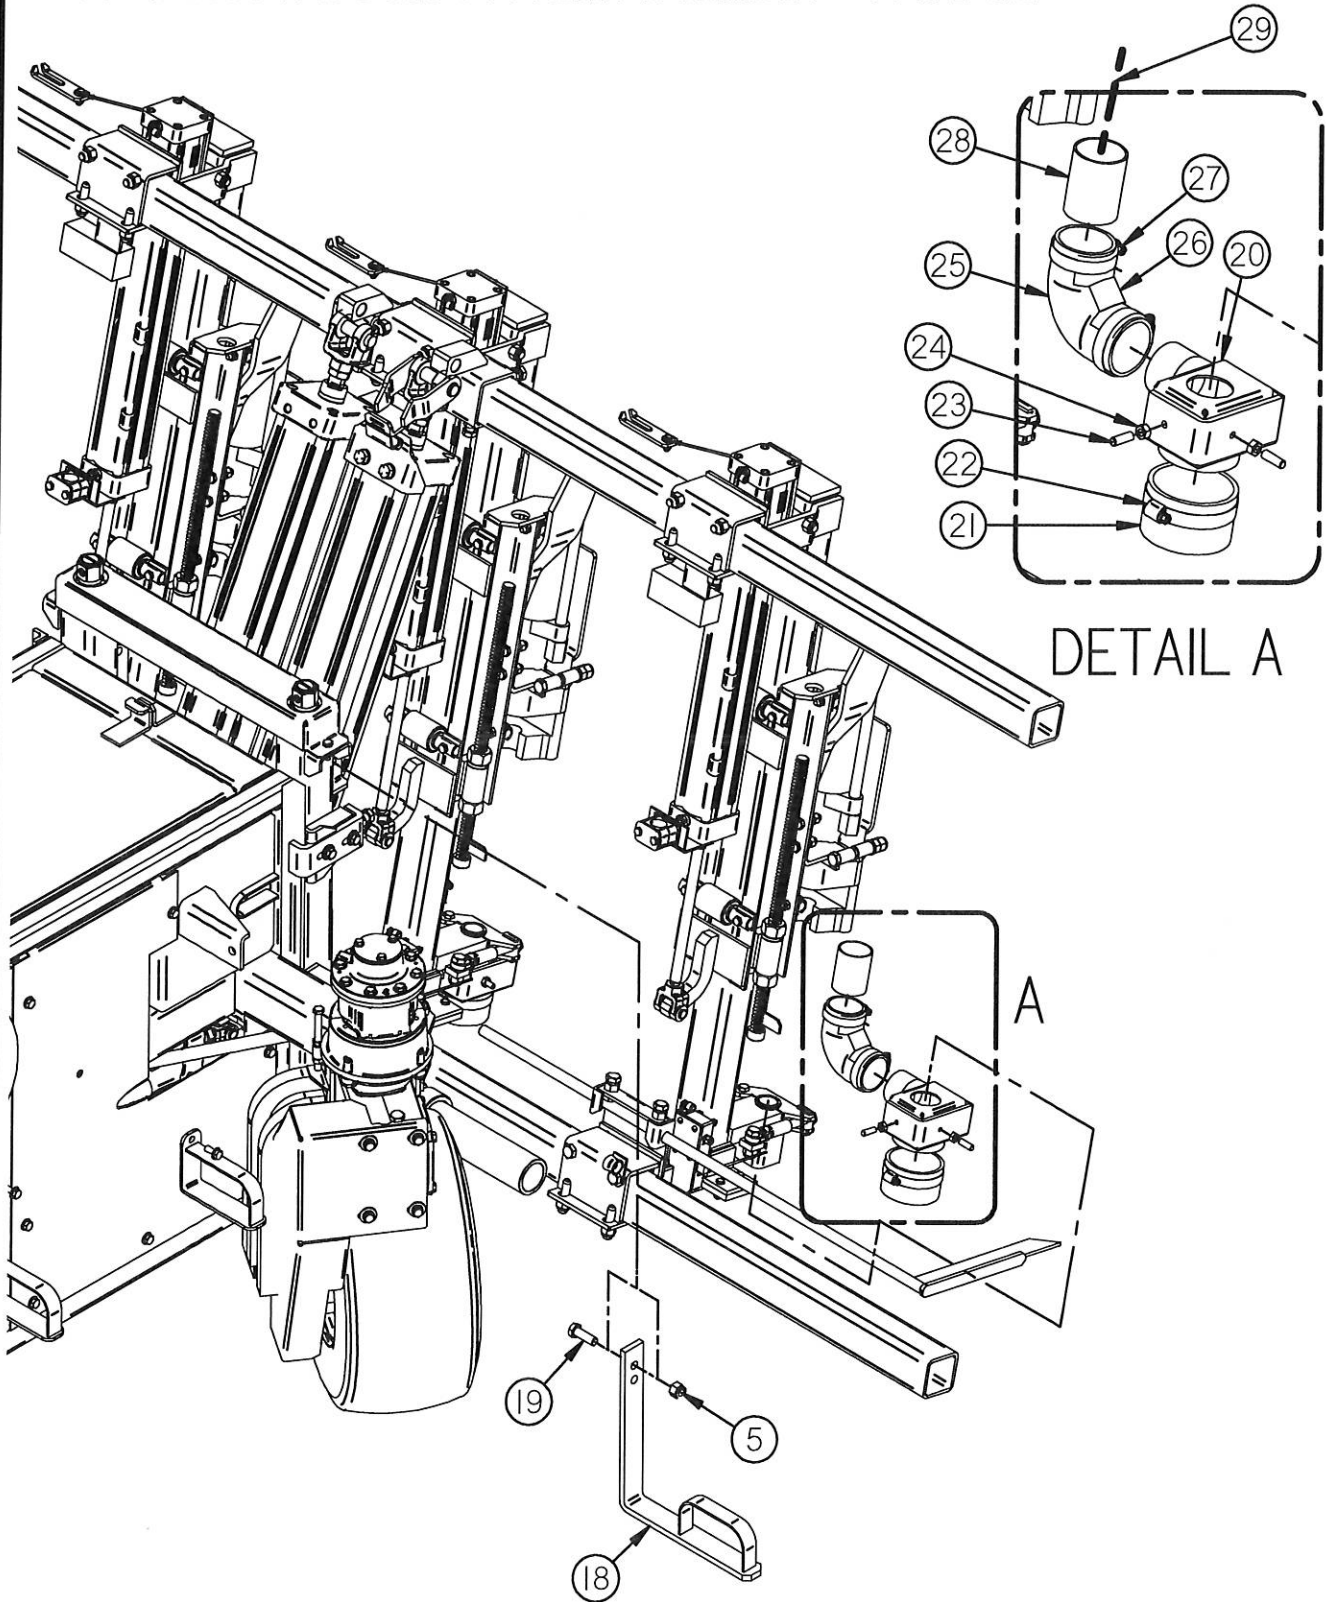

210-3 SRA VACUUM SYSTEM ASSEMBLY - PAGE 01

210-3 SRA VACUUM SYSTEM ASSEMBLY - PAGE 02

210-3 SRA VACUUM SYSTEM ASSEMBLY - PAGE 03

Item No.	Part No.	Quantity	Description
1	FNG8144	1	210-3, -4, -5 SRA (MULTI-GANG)
2	969652 MIS	1	MULTI GANG VAC FRAME (210-3,-4)
3	MFA06985Q	2	MOUNT BRACKET (QMP)
4	2577BLT	2	1/2" NC X 6.00" HX HD BOLT
5	2734NUT	4	1/2" NC NYLON INSERT LOCKNUT
6	MFA069810	2	DUST BAG HOLDER, QMP / MULTI-GANG
7	2560BLT	4	1/2" NC X 1.25" HX HD BOLT
8	2732 NUT	4	1/2" NC STANDARD NUT
9	27271 PFT	1	1-1/2" NPT CLOSE HEAVY NIPPLE
10	MFA06987	1	MANIFOLD FOR MULTI VACUUM
11	2006FIT	2	3/4" MALE PIPE TO QUICK COUPLER
12	21021 PFT	1	3/4 NPT HOLLOW HEX PLUG (STL.)
13	9695Q MIS	1	MICRO QMP VACUUM
14	96951Q MIS	1	MACRO QMP VACUUM
15	MFA06984Q	2	MULTIGANG QMP HOSE HOLDER
16	25175 BLT	4	5/16 NC X .75" LG. HEX FLG HEAD BOLT
17	MFA06984	2	MULTIGANG HOSE HOLDER
18	MFA06983	2	MULTIGANG HOSE HOLDER
19	2562 BLT	2	1/2" NC X 1.50" HX HD TAP BOLT
20	MFA069913	3	DUST COLLECTOR HEAD
21	190406 HOS	3	3" COLLECTOR HOSE (2" LONG PIECE)
22	19503 CLP	3	WORM GEAR HOSE CLAMP (3 - 4")
23	2521 BLT	6	5/16-18 X 1" SET SCREW
24	2717 NUT	6	5/16 UNC HEX NUT (ZP, GR. 5)
25	19045 HOS	3	2" 90 DEG. SILICONE HOSE COUPLER
26	MFA069914	3	90 DEG. ELBOW CLAMP
27	195025 CLP	6	WORM GEAR HOSE CLAMP (1-1/2" - 2-1/2")
28	MFA069910_12	3	DUST HEAD ROUND TUBE
29	19255 HOS	3	2" VACUUM HOSE